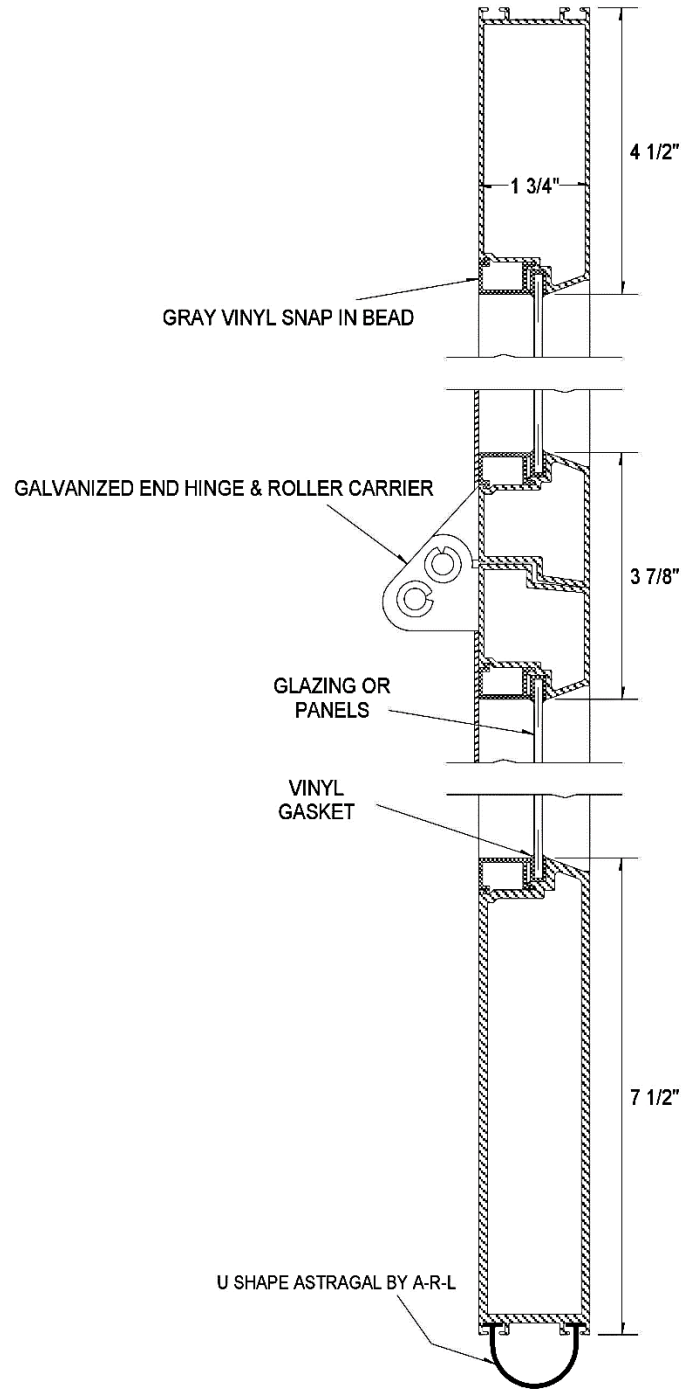

THE CUSTOM CI MODEL

Plan View

Cross Section

LEED Proficient | WBE Certified | AMERICAN MADE

*"If it isn't **WELDED**, it isn't **ARM-R-LITE!**"*