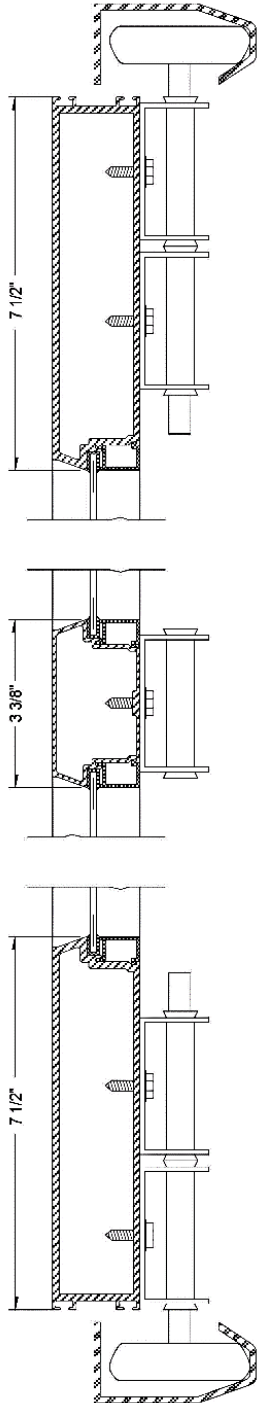

THE CUSTOM CI MODEL

Plan View

Cross Section

LEED Proficient | WBE Certified | AMERICAN MADE

*"If it isn't **WELDED**, it isn't **ARM-R-LITE!**"*