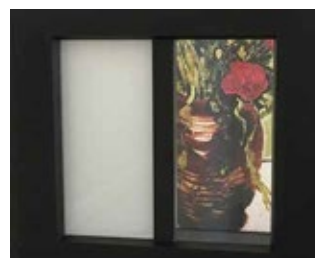

# InstaFrost

COMMERCIAL | RESIDENTIAL

ELECTRA™ MODEL  
PHOTO AND INSTALLATION BY  
REGGIO GARAGE DOOR COMPANY, NY

*InstaFrost offers privacy by instantly changing clear glass to frosted glass with the click of a button.*

InstaFrost glass units are available on any of ArmRLite's aluminum and glass model garage doors with the ability to customize each glass pane to include InstaFrost or keep the glass unit clear. This option cannot be retrofitted into existing overhead doors and must be manufactured into a new overhead door. InstaFrost is available in frosted shades of white, black, gray, blue, green, yellow and pink. Since 1958, ArmRLite has been consistently manufacturing glass garage doors and has never compromised on the quality of our doors. Because of this, ArmRLite is able to produce replacement sections for any of our welded models, regardless of purchase date.

- On Demand Glass Frost
- Available in Seven Different Colors
- Creates Privacy in Seconds

All printed colors are subject to distortion. Please contact ArmRLite for a sample.

LEFT: InstaFrost in White  
RIGHT: Clear