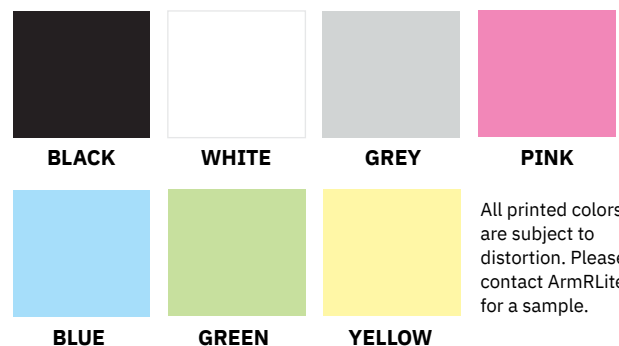

InstaFrost glass units are available on any of ArmRLite's aluminum and glass model garage doors with the ability to customize each glass pane to include InstaFrost or keep the glass unit clear. This option cannot be retrofitted into existing overhead doors and must be manufactured into a new overhead door. InstaFrost is available in frosted shades of white, black, gray, blue, green, yellow and pink. Since 1958, ArmRLite has been consistently manufacturing glass garage doors and has never compromised on the quality of our doors. Because of this, ArmRLite is able to produce replacement sections for any of our welded models, regardless of purchase date.

- On Demand Glass Frost
- Available in Seven Different Colors
- Creates Privacy in Seconds

All printed colors are subject to distortion. Please contact ArmRLite for a sample.

LEFT: InstaFrost in White  
RIGHT: Clear